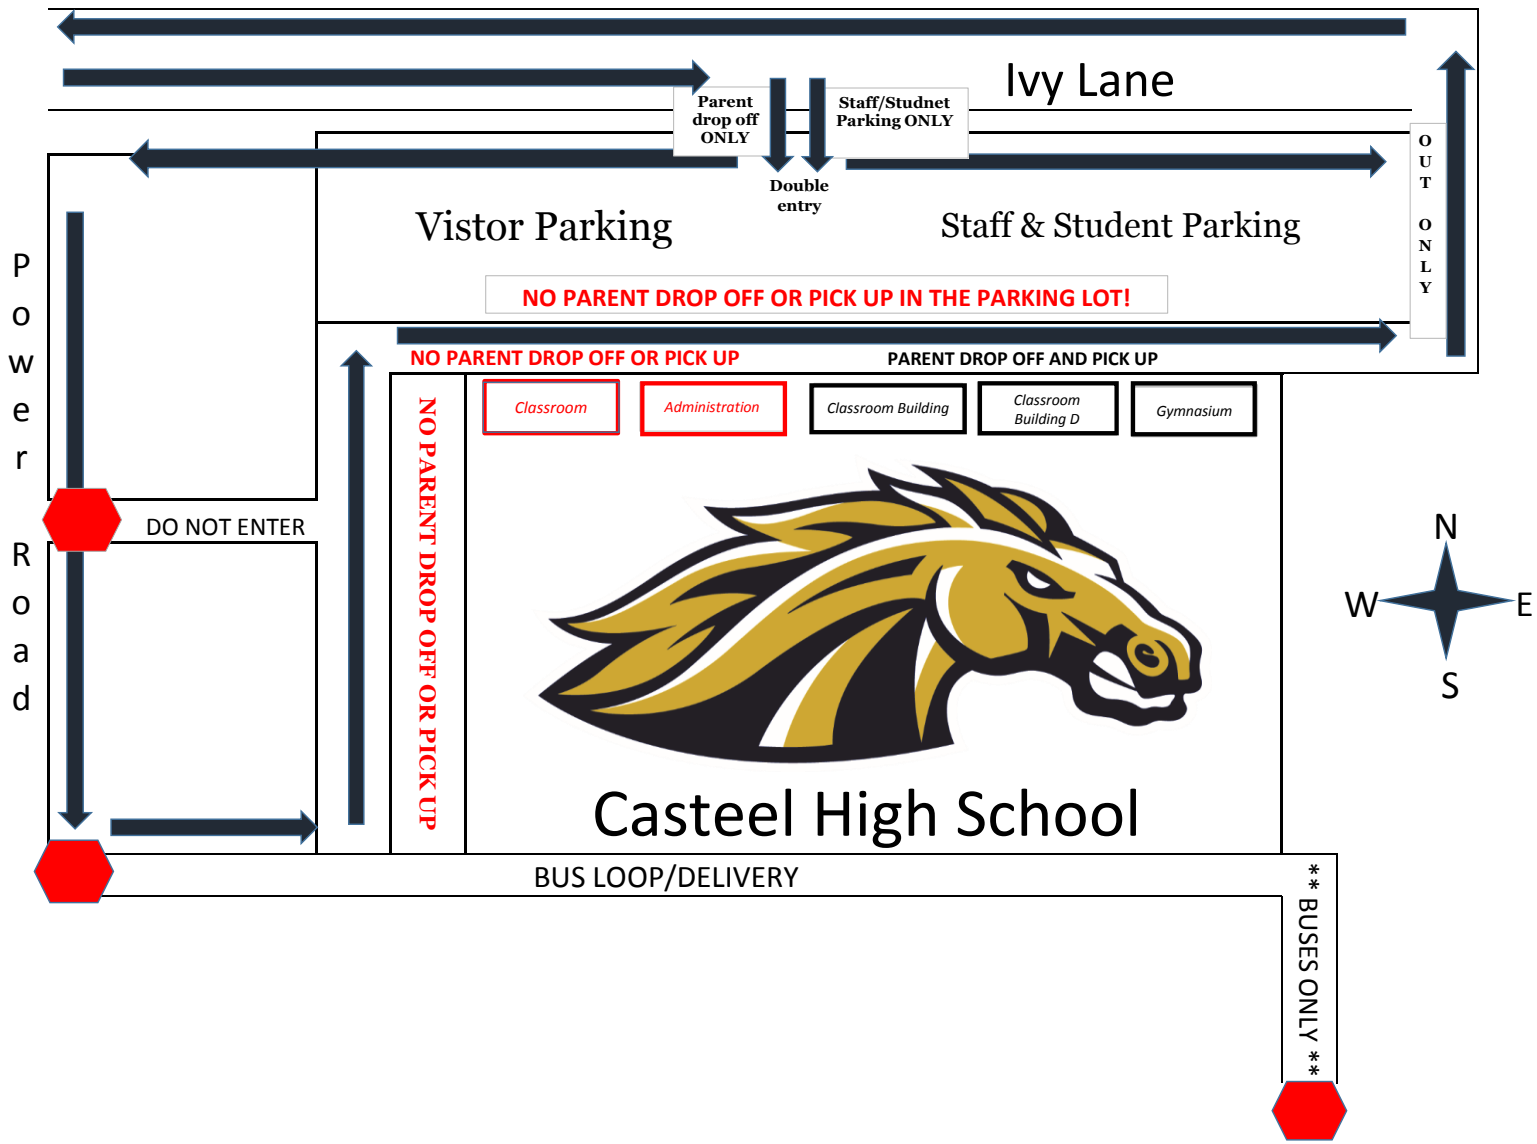

Rock Point Church

Parent Drop off and pick up map

NO PARENT DROP OFF OR PICK UP IN THE PARKING LOT!

NO PARENT DROP OFF OR PICK UP **PARENT DROP OFF AND PICK UP**

NO PARENT DROP OFF OR PICK UP

**** BUSES ONLY ****